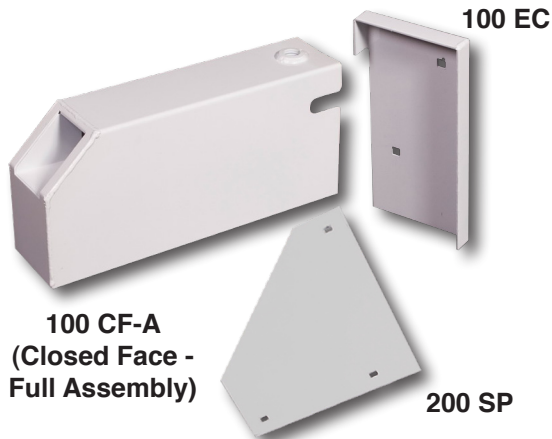

Speed Queen

100 CF
(Closed Face)

100 OF
(Open Face)

100 CF-A
(Closed Face -
Full Assembly)

200 SP

100 LB

101 EC

Security Guard Features

- ❖ 11 GA Steel (1/8") Zinc plated (Avoids rust)
- ❖ Powder coated to customer specifications
- ❖ High security w/extra slide protection
- ❖ Closed face secures the entire coin box
- ❖ Open face is for easy access to coin box

Kwik Sleeve (CF or OF)

- ❖ Regular Guard with lip in back which secures guard to meter case with minimum security

Full Assembly Security Guard (-A)

- ❖ Guard without lip for side plate & end cap assembly
- ❖ Secures meter case with maximum security
- ❖ Side Plate - adds extra security to side of unit (100 SP)
- ❖ End Cap - adds extra security to back of unit (100 EC)

Lock Bracket (LB)

- ❖ Replaces stock meter case door
- ❖ Allows Guard to mount securely
- ❖ 5/16-18 cage nut included
- ❖ 12 GA steel (7/64") Zinc plated

When Ordering

- ❖ Specify (-C) for coin drop
(Example: 100 CF - C) =
Speed Queen Kwik Sleeve Closed Face Coin Drop
- ❖ Specify (-A) for full assembly
(Example: 100 CF - A) =
Speed Queen Kwik Sleeve Closed Face For Full
Assembly
- ❖ Most Guards work for both coin drop & slide