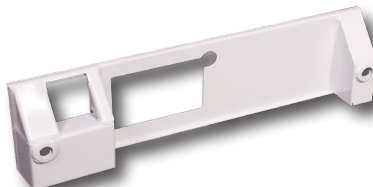

Speed Queen

**100 DG
(Closed Face)**

**100 DG-C
(Closed Face)**

**100 DG-OF
(Open Face)**

**150 DG-CF
(Closed Face)**

100 DB

Stack Dryer Guard Features

- ❖ 11 GA Steel (1/8") Zinc plated (Avoids rust)
- ❖ Powder coated to customer specifications
- ❖ High security w/extra slide protection
- ❖ Closed face secures the entire coin box
- ❖ Open face is for easy access to coin box
- ❖ Covers entire service door
- ❖ Available in coin slide or coin drop

Horizon Dryer Features

- ❖ Available in closed or open face
- ❖ 150 DG-CF or 150 DG-OF

Lock Bracket (DB)

- ❖ Allows guard to mount securely
- ❖ 5/16-18 cage nut included
- ❖ 12 GA steel (7/64") Zinc plated

When Ordering

- ❖ Specify (-C) for coin drop
(Example: 100 DG - C) =
SQ Stack Dryer Guard Closed Face Coin Drop