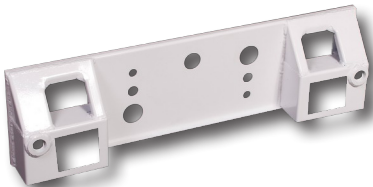

Speed Queen

**100 DG
(Closed Face)**

**100 DG-C
(Closed Face)**

**100 DG-OF
(Open Face)**

**150 DG-CF
(Closed Face)**

100 DB

Stack Dryer Guard Features

- ❖ 11 GA Steel (1/8") Zinc plated (Avoids rust)
- ❖ Powder coated to customer specifications
- ❖ High security w/extra slide protection
- ❖ Closed face secures the entire coin box
- ❖ Open face is for easy access to coin box
- ❖ Covers entire service door
- ❖ Available in coin slide or coin drop

Horizon Dryer Features

- ❖ Available in closed or open face
- ❖ 150 DG-CF or 150 DG-OF

Lock Bracket (DB)

- ❖ Allows guard to mount securely
- ❖ 5/16-18 cage nut included
- ❖ 12 GA steel (7/64") Zinc plated

When Ordering

- ❖ Specify (-C) for coin drop
(Example: 100 DG - C) =
SQ Stack Dryer Guard Closed Face Coin Drop