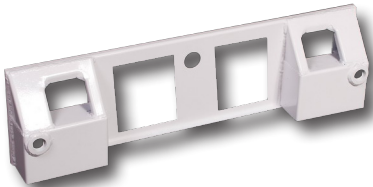

Speed Queen

**100 DG
(Closed Face)**

**100 DG-C
(Closed Face)**

**100 DG-OF
(Open Face)**

**150 DG-CF
(Closed Face)**

100 DB

Stack Dryer Guard Features

- ❖ 11 GA Steel (1/8") Zinc plated (Avoids rust)
- ❖ Powder coated to customer specifications
- ❖ High security w/extra slide protection
- ❖ Closed face secures the entire coin box
- ❖ Open face is for easy access to coin box
- ❖ Covers entire service door
- ❖ Available in coin slide or coin drop

Horizon Dryer Features

- ❖ Available in closed or open face
- ❖ 150 DG-CF or 150 DG-OF

Lock Bracket (DB)

- ❖ Allows guard to mount securely
- ❖ 5/16-18 cage nut included
- ❖ 12 GA steel (7/64") Zinc plated

When Ordering

- ❖ Specify (-C) for coin drop
(Example: 100 DG - C) =
SQ Stack Dryer Guard Closed Face Coin Drop